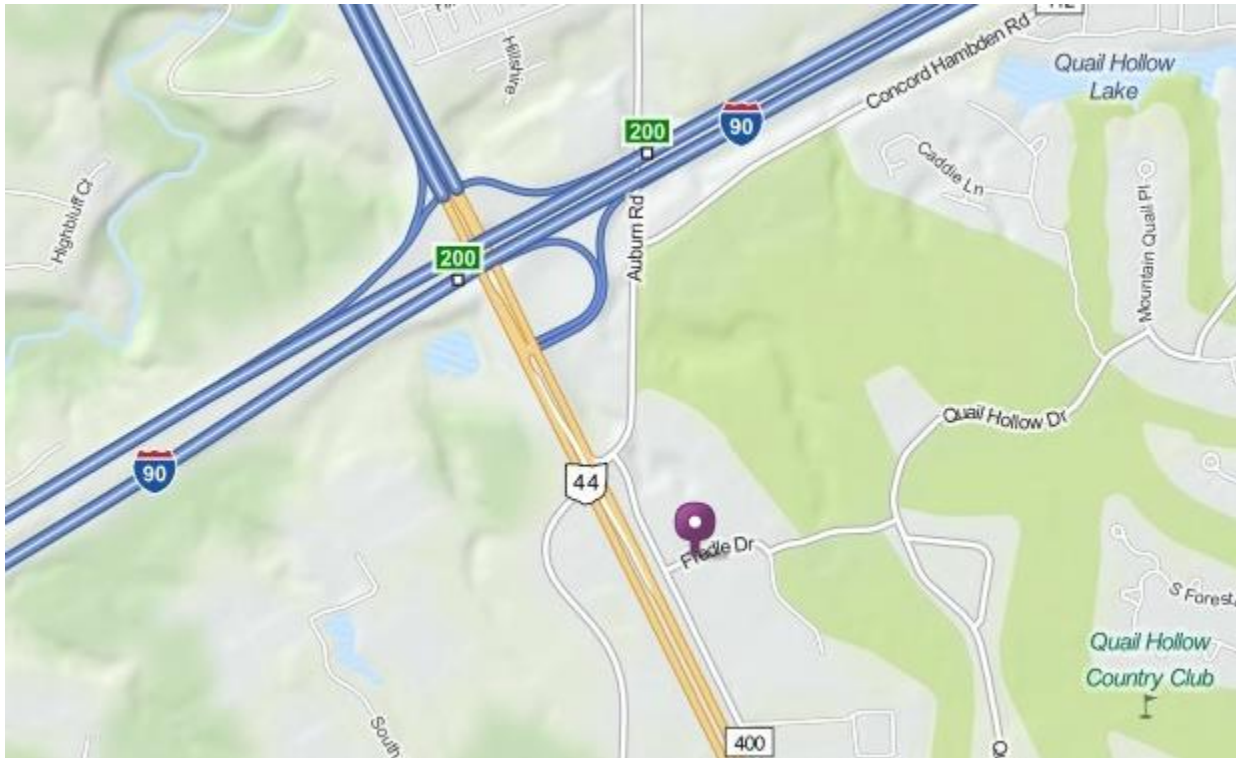

7515 Fredle Drive  
Concord, Ohio 44077  
(440) 853-8208

**From Route 2:** OH-2 East toward Painesville. Exit 44 South toward Chardon. Turn LEFT onto Auburn Road. Make a Quick RIGHT onto Crile Road. Look for the Waffle House and Key Bank on your left. Turn LEFT at the next street onto Fredle Drive. Turn LEFT into the Gristmill Offices parking lot. Drive straight back to Building III, which is the last building on your left.

**From I-90:** From I-90, take the OH-44 Exit 200 toward Chardon. Turn LEFT onto 44 South. Turn LEFT onto Auburn Road. Make a Quick RIGHT onto Crile Road. Look for the Waffle House and Key Bank on your left. Turn LEFT at the next street onto Fredle Drive. Turn LEFT into the Gristmill Offices parking lot. Drive straight back to Building III, which is the last building on your left.

**From Chardon:** Take OH-44 North to the Auburn Road traffic light. Turn RIGHT onto Auburn Road. Make a Quick RIGHT onto Crile Road. Look for the Waffle House and Key Bank on your left. Turn LEFT at the next street onto Fredle Drive. Turn LEFT into the Gristmill Offices parking lot. Drive straight back to Building III, which is the last building on your left.